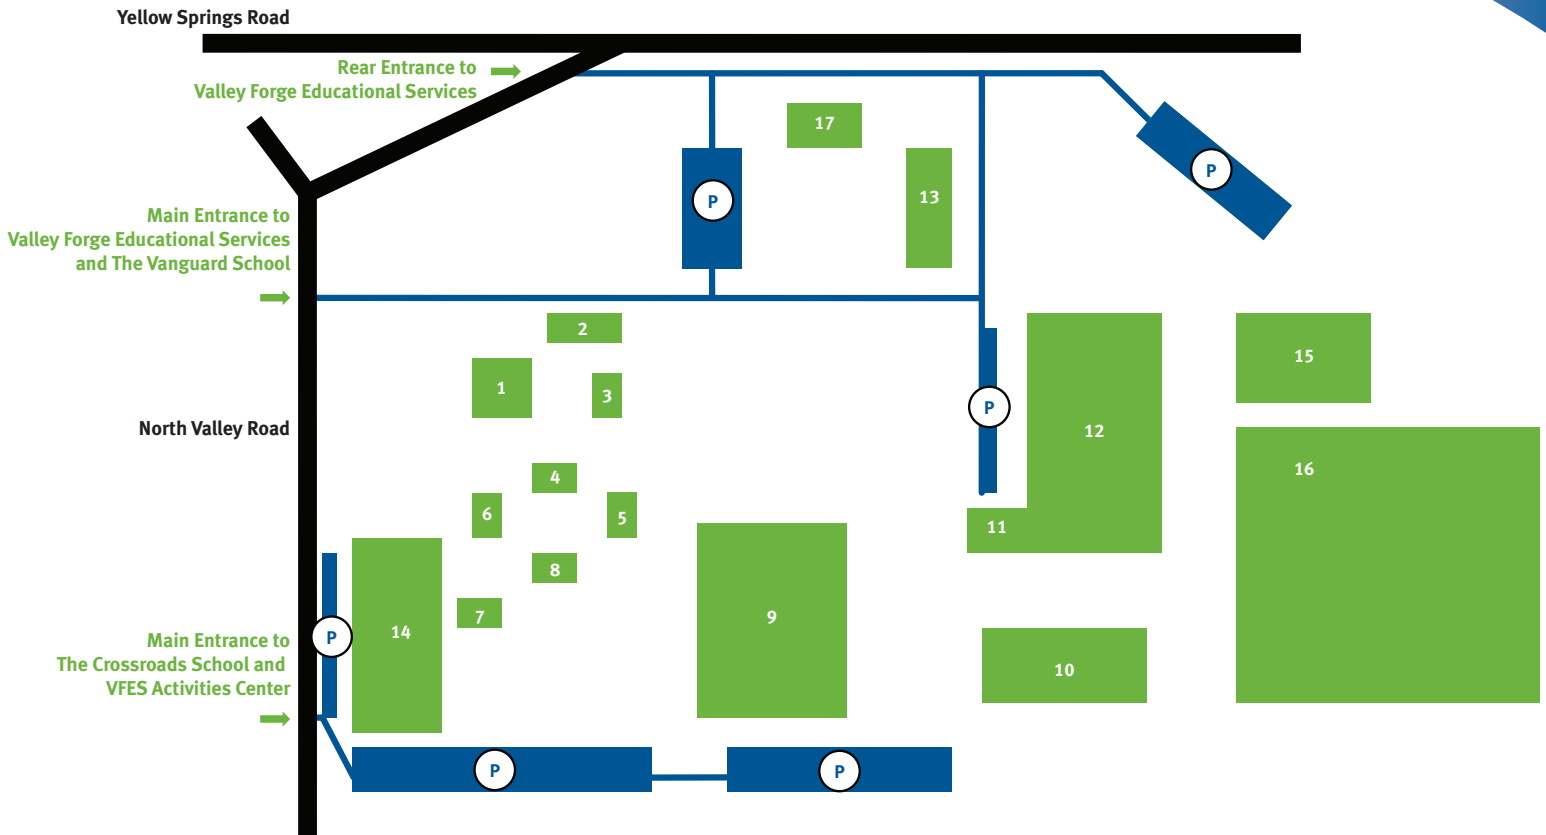

# Valley Forge Educational Services Campus Map

1. VFES Central Administration and The Vanguard School Office of Admissions
2. Vanguard Primary School Classrooms
3. Vanguard Lower School Office
4. VFES Offices
5. Vanguard Lower School Classrooms
6. Vanguard Lower School Classrooms
7. VFES Offices
8. Vanguard Lower School Classroom
9. VFES Activities Center (Murphy Lobby, Multipurpose Room, OT, PT, Gym)

10. Vanguard Lower School Classrooms
  11. Vanguard Media Center/Library
  12. Vanguard Middle & High School and Office of Vanguard Head of School
  13. Vanguard Jarmon Center/Career Center
  14. The Crossroads School
  15. Program of Adventure-based Counseling Experiences (PACE) Program
  16. Athletic Fields
  17. VFES Maintenance
- P – Parking